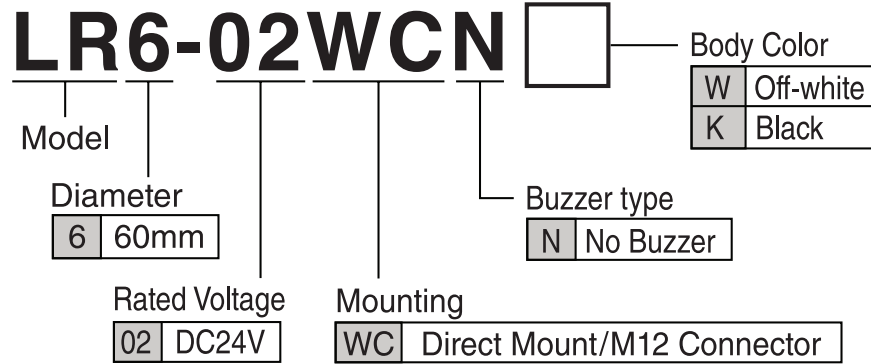

Direct Mount

Pole Mount

Direct mount or mount on a 1/2" NPT threaded pole with a single bracket.

M12 Connector Pin Layout

Wiring Diagram

Model Number Configuration

LED and Buzzer modules sold separately

Solid Color