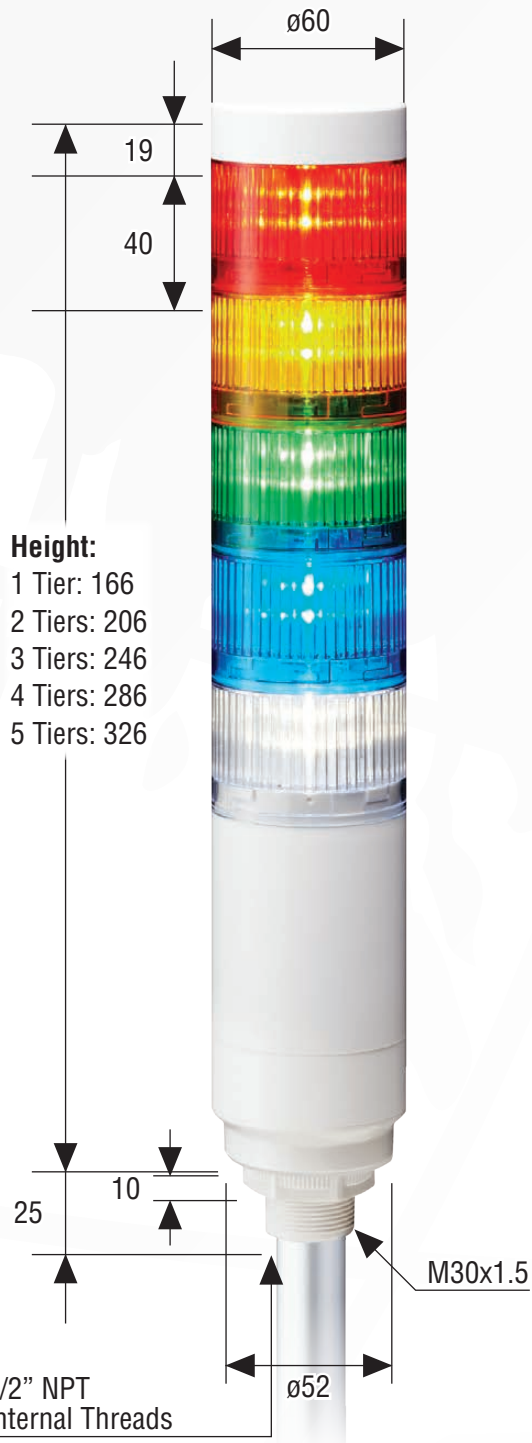

LR6-WC LED Signal Tower

DESIGNED TO
INSTALL QUICKLY
AND EASILY

Rugged and reliable
M12 connection

Next generation signal
tower technology

Field customization via
modular segments

Wide array of options
and accessories

NEMA
Type 4X, 13

360° Buzzer

Modular

LR6-WC Series

The LR6-WC Series is designed with a built-in M12 8-pin connector creating a reliable, secure connection point and makes installations quick and easy. A rugged, water and dust tight body design, support for up to 5 ultra-bright LED segments with an audible alarm, the LR6-WC Series is an efficient, highly-effective signaling device for any industrial or commercial environment.

Features

- Direct mount with 30mm knock-out hole
- 1/2" NPT pole mount
- High Pressure, High Temperature Washdown Safe when using 1/2" NPT mount
- IP65 / NEMA 4X, 13
- Up to 5 long-life LED modules
- 88dB alarm module with 4 selectable tones
- NPN or PNP available

Direct Mount

Pole Mount

Direct mount or mount on a 1/2" NPT threaded pole with a single bracket.

M12 Connector Pin Layout

Wiring Diagram

Model Number Configuration

LED and Buzzer modules sold separately

Solid Color