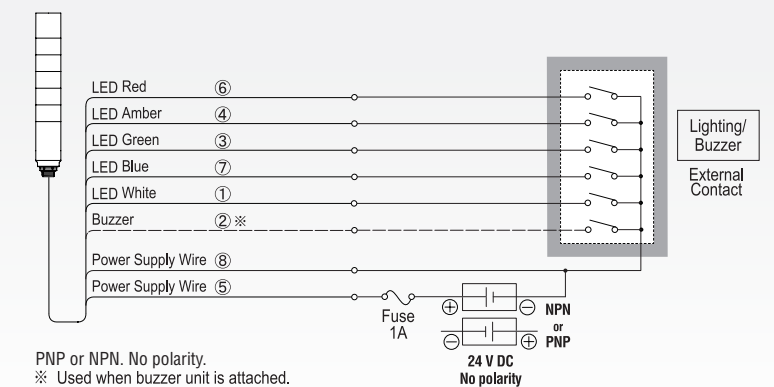

(Unit: mm)

Simplify Installations with M12 Cabling

The M12 connector not only provides a rugged and reliable connection but allows quick and easy installations and remove reducing wiring and maintenance costs.

Direct Mount

Pole Mount

Direct mount or mount on a 1/2" NPT threaded pole with a single bracket.

M12 Connector Pin Layout

Wiring Diagram

Model Number Configuration

LED and Buzzer modules sold separately

Solid Color