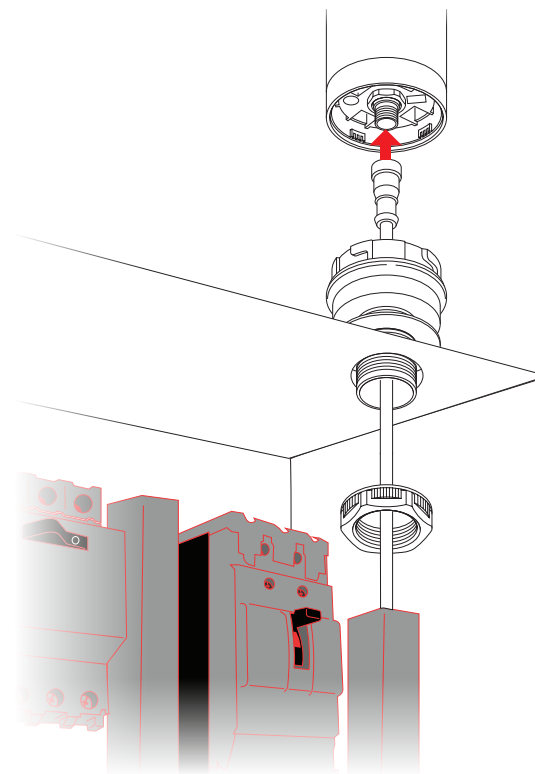

LR6-WC LED Signal Tower

DESIGNED TO
INSTALL QUICKLY
AND EASILY

Rugged and reliable
M12 connection

Next generation signal
tower technology

Field customization via
modular segments

Wide array of options
and accessories

NEMA
Type 4X, 13

360° Buzzer

Modular

LR6-WC Series

The LR6-WC Series is designed with a built-in M12 8-pin connector creating a reliable, secure connection point and makes installations quick and easy. A rugged, water and dust tight body design, support for up to 5 ultra-bright LED segments with an audible alarm, the LR6-WC Series is an efficient, highly-effective signaling device for any industrial or commercial environment.

Features

- Direct mount with 30mm knock-out hole
- 1/2" NPT pole mount
- High Pressure, High Temperature Washdown Safe when using 1/2" NPT mount
- IP65 / NEMA 4X, 13
- Up to 5 long-life LED modules
- 88dB alarm module with 4 selectable tones
- NPN or PNP available

Direct Mount

Pole Mount

Direct mount or mount on a 1/2" NPT threaded pole with a single bracket.

M12 Connector Pin Layout

Wiring Diagram

Model Number Configuration

LED and Buzzer modules sold separately

Solid Color