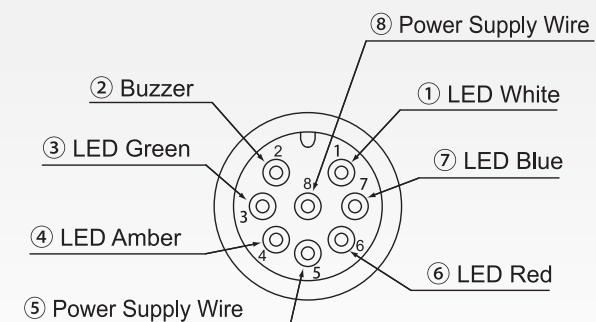

Direct Mount

Pole Mount

Direct mount or mount on a 1/2" NPT threaded pole with a single bracket.

M12 Connector Pin Layout

Wiring Diagram

Model Number Configuration

LED and Buzzer modules sold separately

Solid Color